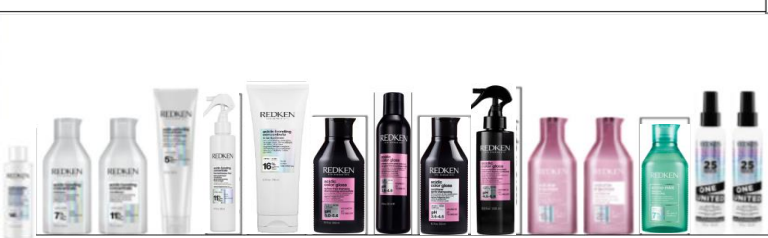

5 **One United**
All Hair textures

6 **Styling**
All Hair textures

REDKEN

5TH AVENUE NYC

REDKEN

5TH AVENUE NYC

REDKEN

5TH AVENUE NYC

REDKEN

5TH AVENUE NYC

- | | |
|---|--|
| <p>1  Acidic Bonding Concentrate Demanding, processed hair</p> | <p>2  Acidic Color Gloss Dry + dull hair</p> |
| <p>3  Extreme Damaged hair</p> | <p>4  All Soft Dry hair</p> |
| <p>5  One United All Hair textures</p> | <p>6  Styling All Hair textures</p> |

Extreme Anti-Snap
Extreme Cat

Amino Mint Shampoo
One United Elixir

Second-Bottom Shelf

All Soft Shampoo
All Soft Conditioner
All Soft Moisture Restore Treatment

All Soft Mega Shampoo
All Soft Mega Conditioner
All Soft Mega Hydramelt

Volume Injection Shampoo
Volume Injection Conditioner
One United Elixir

Bottom Shelf

Quick Dry 18 Instant Finishing Spray
Control Addict 28 Hairspray
Max Hold 32 Hairspray
Root Lifting Volume Hairspray
Root Tease Spray