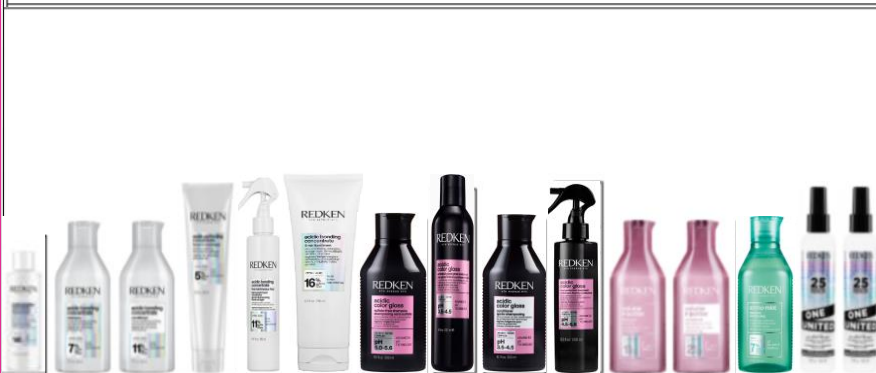

Acidic Bonding Concentrate Mask
 Acidic Color Gloss Shampoo
 Acidic Color Gloss Glass Glossing Mask
 Acidic Color Gloss Conditioner
 Acidic Color Gloss Leave-In Spray

Volume Injection Shampoo
 Volume Injection Conditioner
 Amino Mint Shampoo
 One United Elixir

Bottom Shelf

Extreme Shampoo
 Extreme Conditioner
 Extreme Mask
 Extreme Anti-Snap
 Extreme Cat

All Soft Shampoo
 All Soft Conditioner
 All Soft Moisture Restore Treatment
 All Soft Mega Shampoo
 All Soft Mega Conditioner

All Soft Mega Hydramelt
 Quick Dry 18 Instant Finishing Spray
 Volume Boost Hairspray
 Quick Blowout
 Big Blowout Jelly
 Wax Blast 10

RedKen Recommended Shelf Order

3 Shelf

REDKEN
5TH AVENUE NYC

Top Shelf

Volume Injection Shampoo
Volume Injection Conditioner
One United Elixir

Bottom Shelf

Quick Dry 18 Instant Finishing Spray
Control Addict 28 Hairspray
Max Hold 32 Hairspray
Root Lifting Volume Hairspray
Root Tease Spray