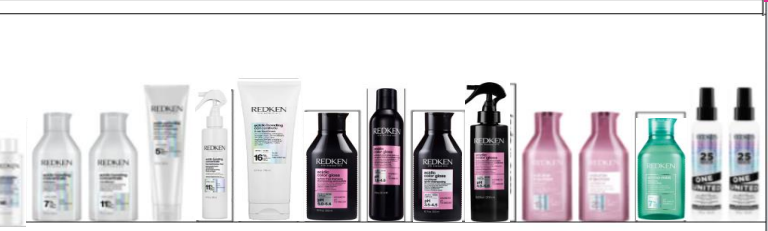

REDKEN

5TH AVENUE NYC

REDKEN

5TH AVENUE NYC

REDKEN

5TH AVENUE NYC

Redken Recommended Shelf Order

2 Shelf

Top Shelf

Acidic Bonding Concentrate Pre-Treatment
 Acidic Bonding Concentrate Shampoo
 Acidic Bonding Concentrate Conditioner
 Acidic Perfecting Concentrate Leave-In
 Acidic Bonding Concentrate Lightweight
 Conditioner

Acidic Bonding Concentrate Mask
 Acidic Color Gloss Shampoo
 Acidic Color Gloss Glass Glossing Mask
 Acidic Color Gloss Conditioner
 Acidic Color Gloss Leave-In Spray

Volume Injection Shampoo
 Volume Injection Conditioner
 Amino Mint Shampoo
 One United Elixir

Volume Injection Shampoo
Volume Injection Conditioner
One United Elixir

Bottom Shelf

Quick Dry 18 Instant Finishing Spray
Control Addict 28 Hairspray
Max Hold 32 Hairspray
Root Lifting Volume Hairspray
Root Tease Spray